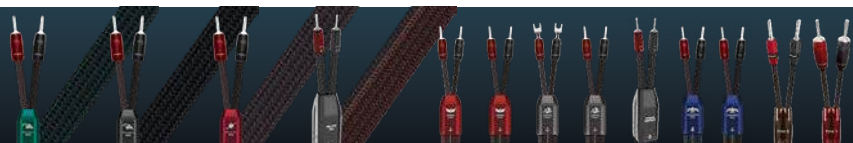

\$4,999

Matching Stands for the 240B is available separately

JBL

TT350 Classic Turntable

Get intimate with your record collection with the JBL TT350 Classic. With a solid walnut clad plinth, heavy aluminum platter and curved aluminum tonearm, the TT350 Classic is testimony to the joy of music and vinyl records. The Direct Drive motor ensures your records are played in perfect time with powerful dynamics at 33.3 rpm for LPs and 45 rpm for EPs and singles. Rotational speeds are locked with a speed sensor for perfect pitch.